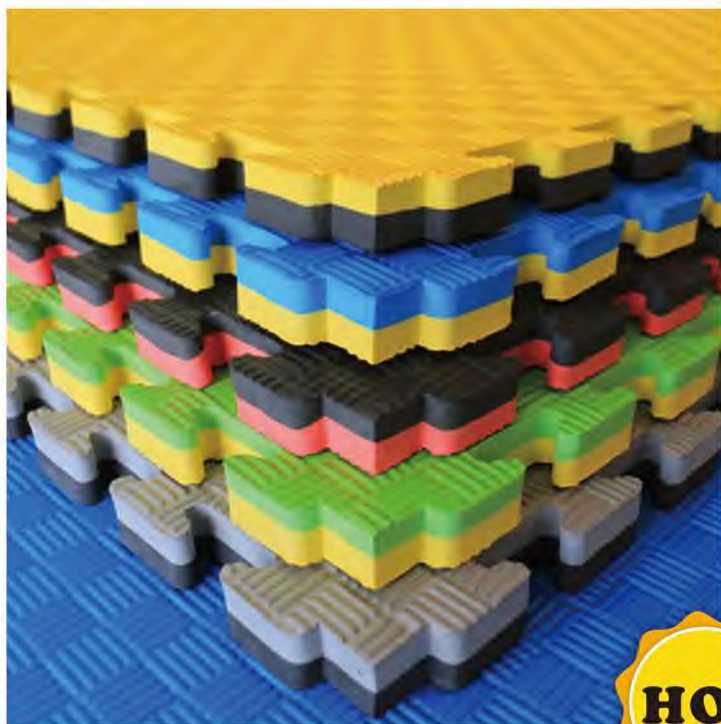

EVA puzzle mats

Designs: Back to school
Dimension: 60 X 60 cm
Thickness: 1.0cm, 1.2cm available
Inner: 4 sheets per set

HOT